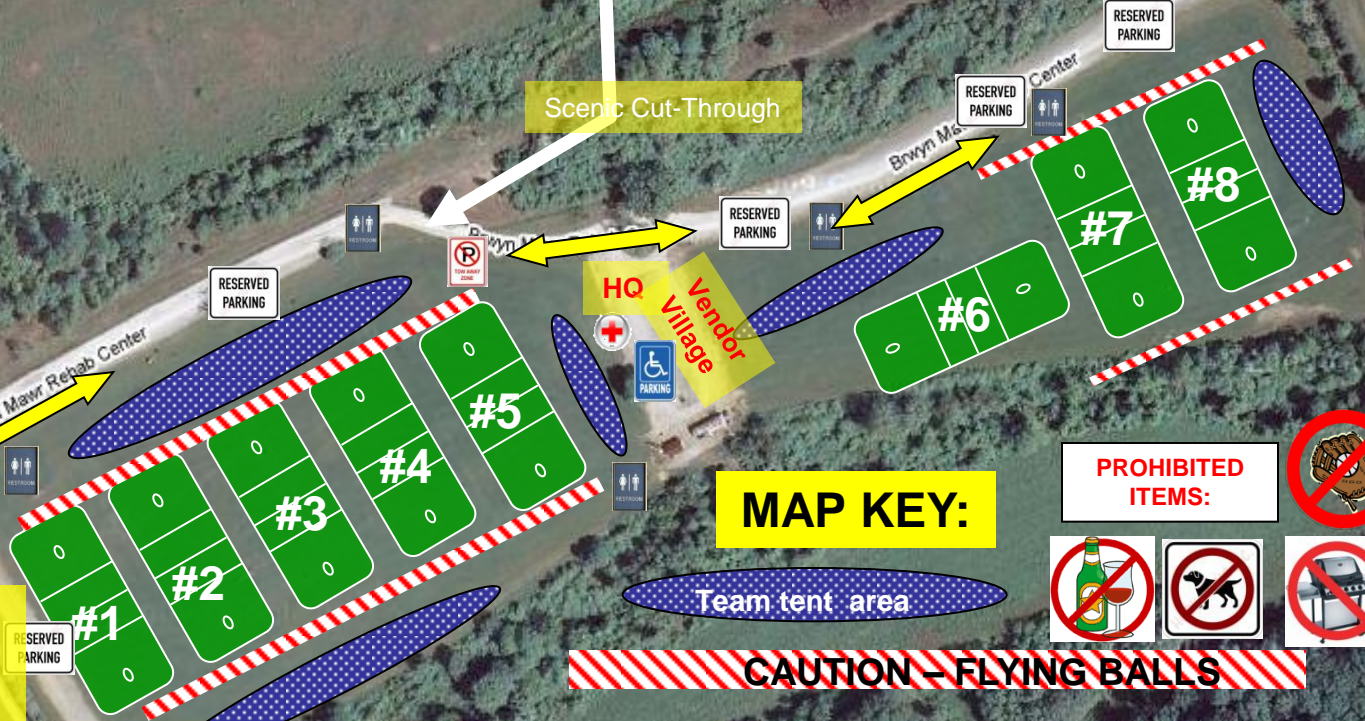

PAOLI PIKE

Bryn Mawr Rehabilitation Hospital

Parking for BMRH Patients, Staff and Visitors ONLY (others will be towed)

Walkway to BMRH / Paoli Pike Grass Parking Lots A & B

Scenic Cut-Through

LINE ROAD

HQ Vendor Village

Line Road Lot Entrance - RESERVED ONLY PARKING PASS REQUIRED

MAP KEY:

PROHIBITED ITEMS:

Liberty Lacrosse Shootout 2011 – Fields 1-8:

GCVSA Line Road Complex 137 Line Road, Malvern, PA 19355

Liberty Lacrosse Shootout 2011 – Fields 1-8: GCVSA Non-Reserved Parking

GRASS LOTS A & B @ Bryn Mawr Rehabilitation Hospital, 414 Paoli Pike, Malvern, PA 19355

Paoli Pike Lot Entrance –
GRASS PARKING LOTS A & B

Parking for Officials
& Staff ONLY
(others will be
towed)

Parking for BMRH
Patients, Visitors &
Staff ONLY (others
will be towed)

Walkway from Fields
to Lots A & B

Line Road Lot Entrance –
RESERVED PARKING ONLY
(Must display parking pass)

Toll Brothers
America's Luxury Home Builder
Phases 1 & 2
Applebrook Meadows

#1 #2 #3 #4 #5

#6 #7 #8